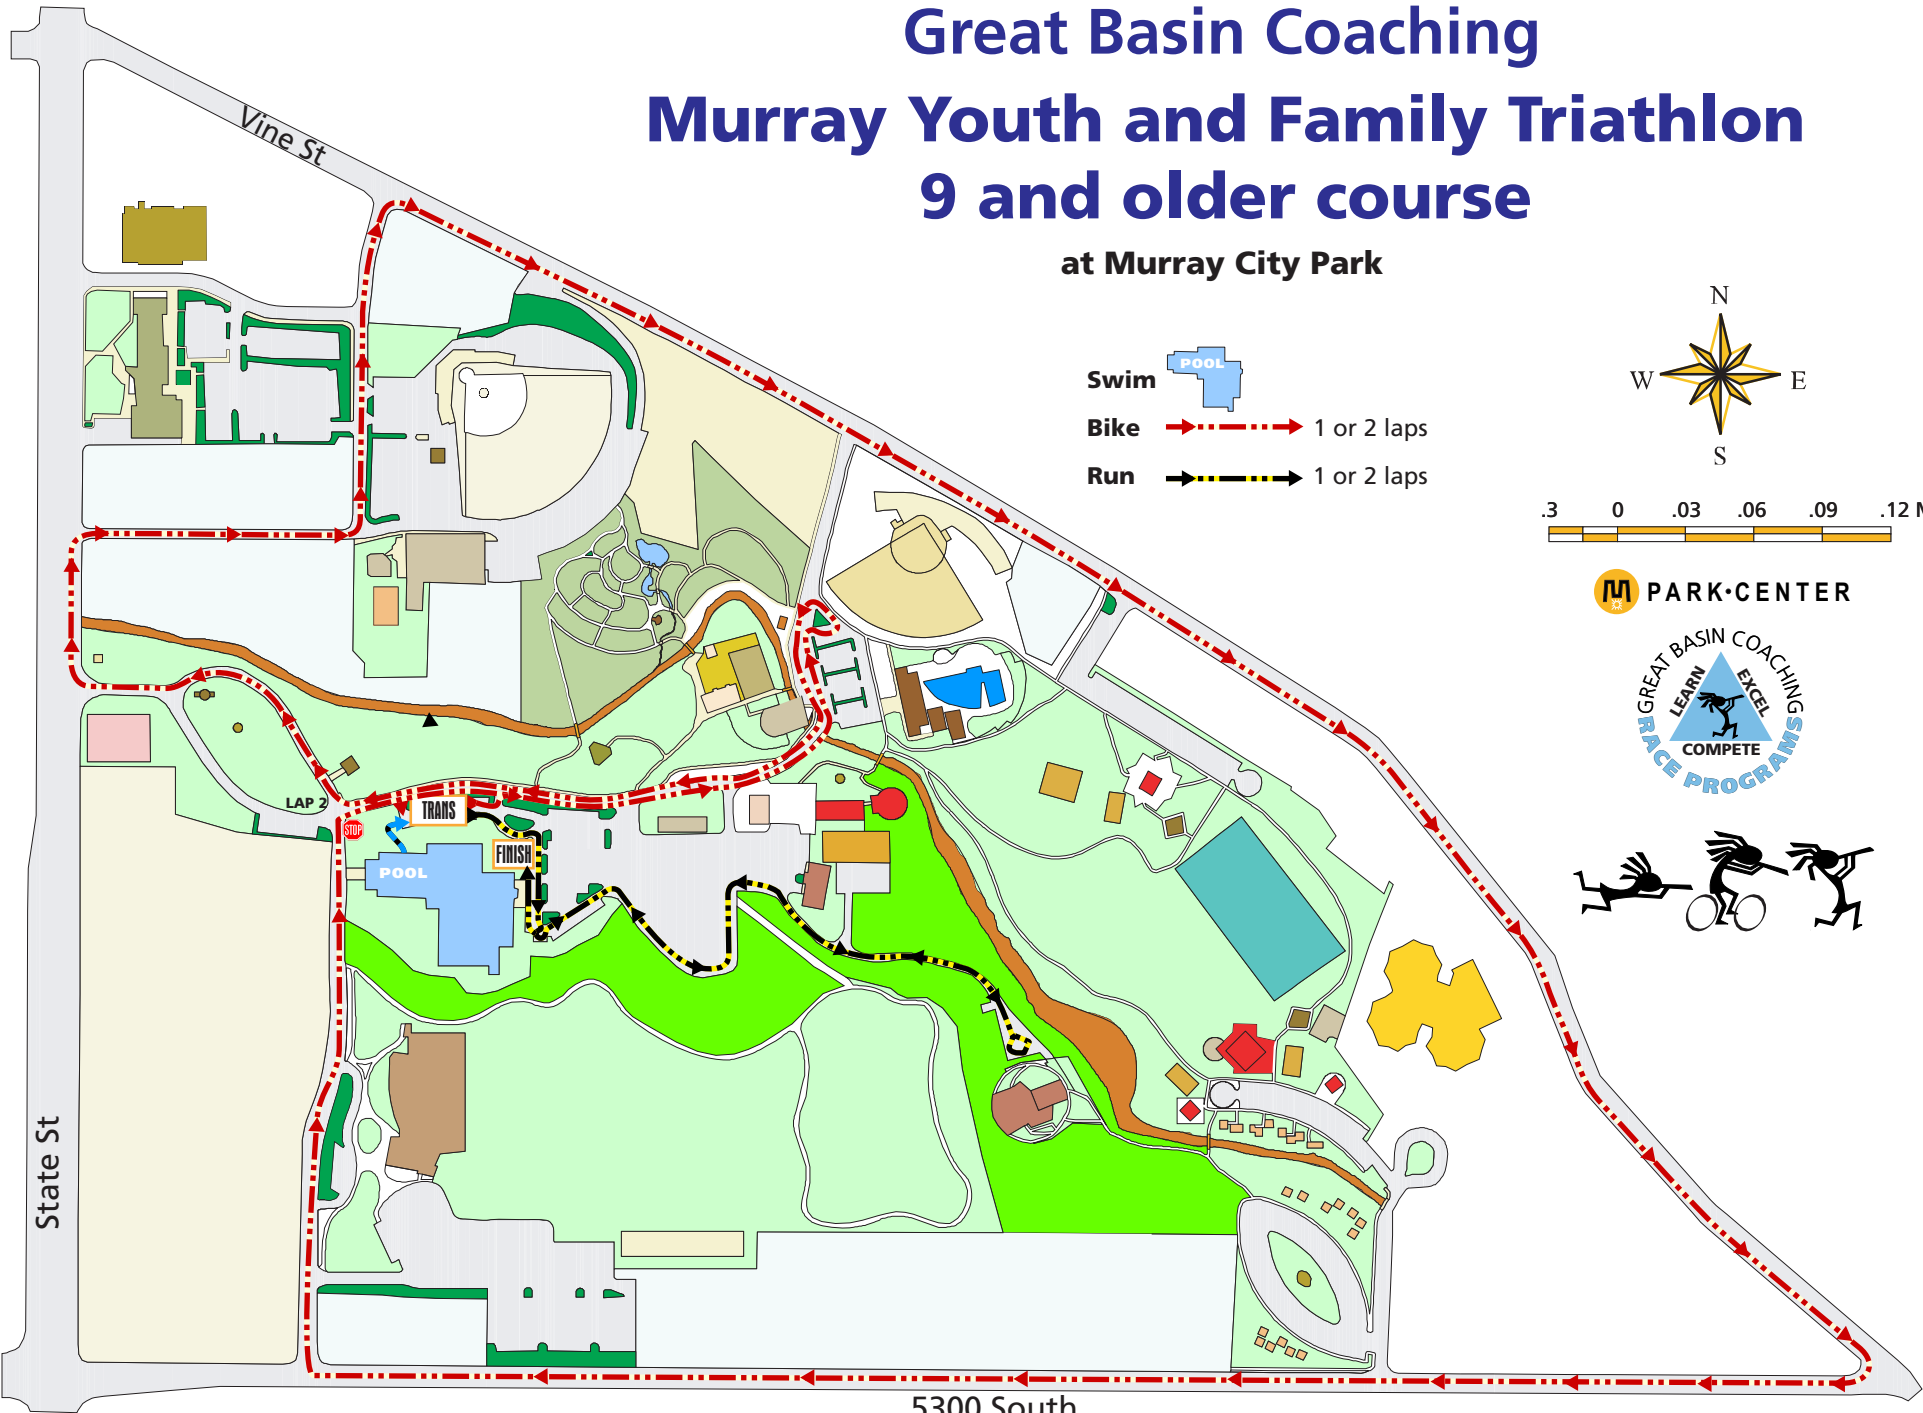

Great Basin Coaching Murray Youth and Family Triathlon 9 and older course

at Murray City Park

- Swim  POOL
- Bike  1 or 2 laps
- Run  1 or 2 laps

State St

5300 South